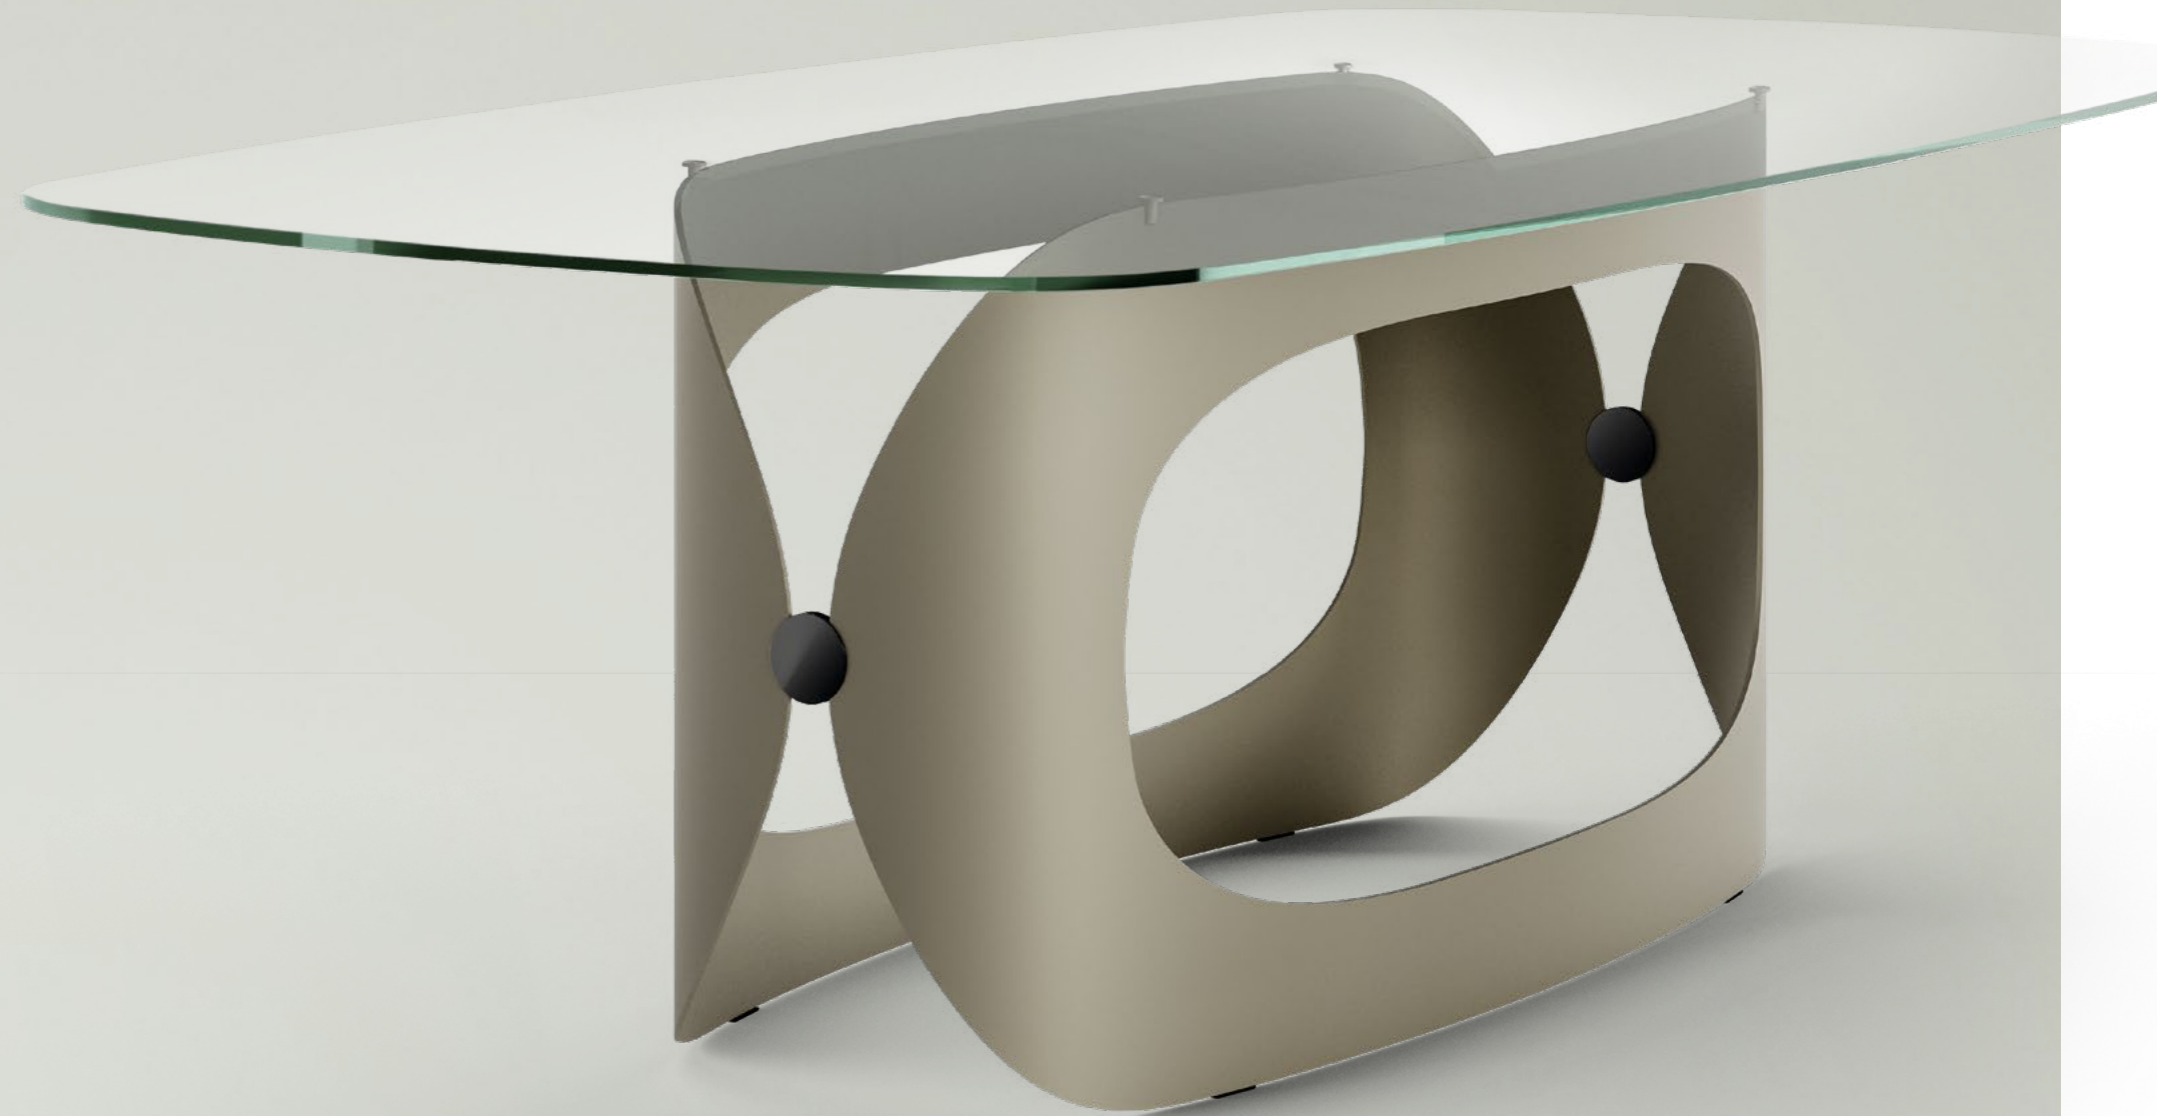

POLIFEMO\_top cristallo tavolo, cm 240x120 sagomato, base: verniciato titanio, piano: cristallo extrachiaro trasparente.  
 JANE\_4 gambe metallo poltroncina, gambe: cromato nero, seduta: tessuto B 204, schienale: pelle 5310 antracite.  
 ROLLI specchio, cm 196X110, cristallo specchiato fumè.  
 NANUM\_18/a sospensione lampada, verniciato titanio · DINA tappeto, T 102.

POLIFEMO\_glass top table, cm 240x120 shaped, base: titanium painted, top: transparent extra clear glass.  
 JANE\_4 metal legs armchair, legs: black chromed, seat: fabric B 204, back: leather 5310 antracite.  
 ROLLI mirror, cm 196X110, fumè mirrored glass.  
 NANUM\_18/a pendant lamp, titanium painted · DINA rug, T 102.

*Polifemo table is a tribute to the Homeric story of the land of the Cyclops. Polifemo was born from the union of two large sheets of metal cleverly cut and curved, forming a "big eye", a sculptural support for glass, ceramic, wood and marble tops.*