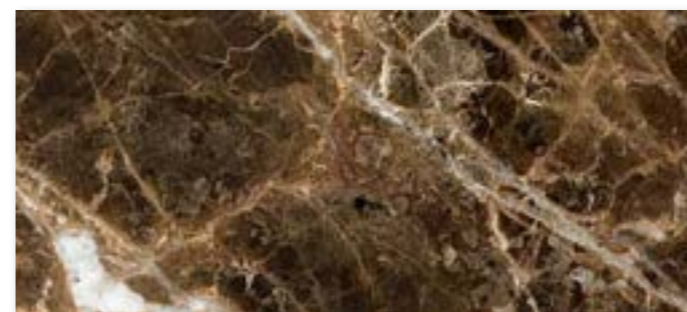

The natural marble that is used for our collections, comes from carefully selected and processed slabs, thus enhancing its colors and crystals. Each natural material should be seen as a unique piece and the different slabs may present variations in color and structure.

M01 - Carrara lucido / *Glossy Carrara*

M04 - Verde Alpi lucido / *Glossy Verde Alpi*

M02 - Nero Marquinia lucido / *Glossy Nero Marquinia*

M05 - Travertino opaco / *Matt Travertino*

NEW

M03 - Emperador lucido / *Glossy Emperador*