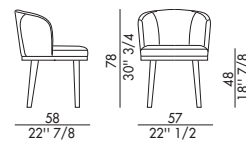

Informazioni tecniche / Technical informations

Poltroncina imbottita con gambe in legno massello di frassino tinto.

Noce Canaletto	FVC
Frassino Nero	FNR
Frassino Testa di Moro	FTM

Rivestimento non sfoderabile.

H 140 cm x L 140 cm 2,50 m²

Upholstered armchair with ash stained solid wooden legs.

Canaletto Walnut Ash	FVC
Black Ash	FNR
Dark Brown Ash	FTM

Cover not removable.

H 140 cm x L 140 cm 2,50 m²