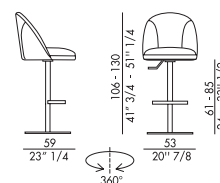

Informazioni tecniche / Technical informations

Sgabello imbottito con base girevole in metallo verniciato regolabile in altezza.

Nero	V01	Titanio	V04
Antracite	V03	Bronzo	V05

Rivestimento non sfoderabile.

H 140 cm x L 130 cm 2,50 m²

Upholstered stool with swivel base adjustable in height in painted metal.

Black	V01	Titanium	V04
Anthracite	V03	Bronze	V05

Cover not removable.

H 140 cm x L 130 cm 2,50 m²