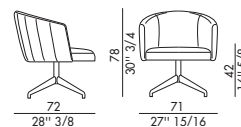

Informazioni tecniche / Technical informations

Poltroncina imbottita con base girevole a 4 razze in alluminio verniciato.

Nero V01
Titanio V04
Bronzo V05

Rivestimento non sfoderabile.

H 140 cm x L 190cm 3,80 m²

Upholstered armchair with painted swivel 4 ways base.

Black V01
Titanium V04
Bronze V05

Cover not removable.

H 140 cm x L 190cm 3,80 m²