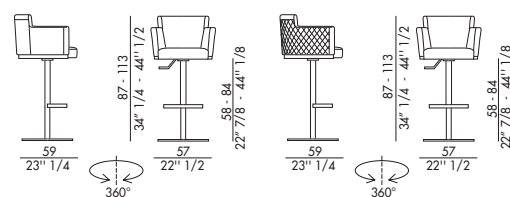

Informazioni tecniche / Technical informations

Sgabello imbottito con base girevole in metallo verniciato regolabile in altezza.

Nero	V01	Titanio	V04
Antracite	V03	Bronzo	V05

Rivestimento non sfoderabile.

H 140 cm x L 140 cm 2,80 m²

Upholstered stool with swivel base adjustable in height in painted metal.

Black	V01	Titanium	V04
Anthracite	V03	Bronze	V05

Cover not removable.

H 140 cm x L 140 cm 2,80 m²