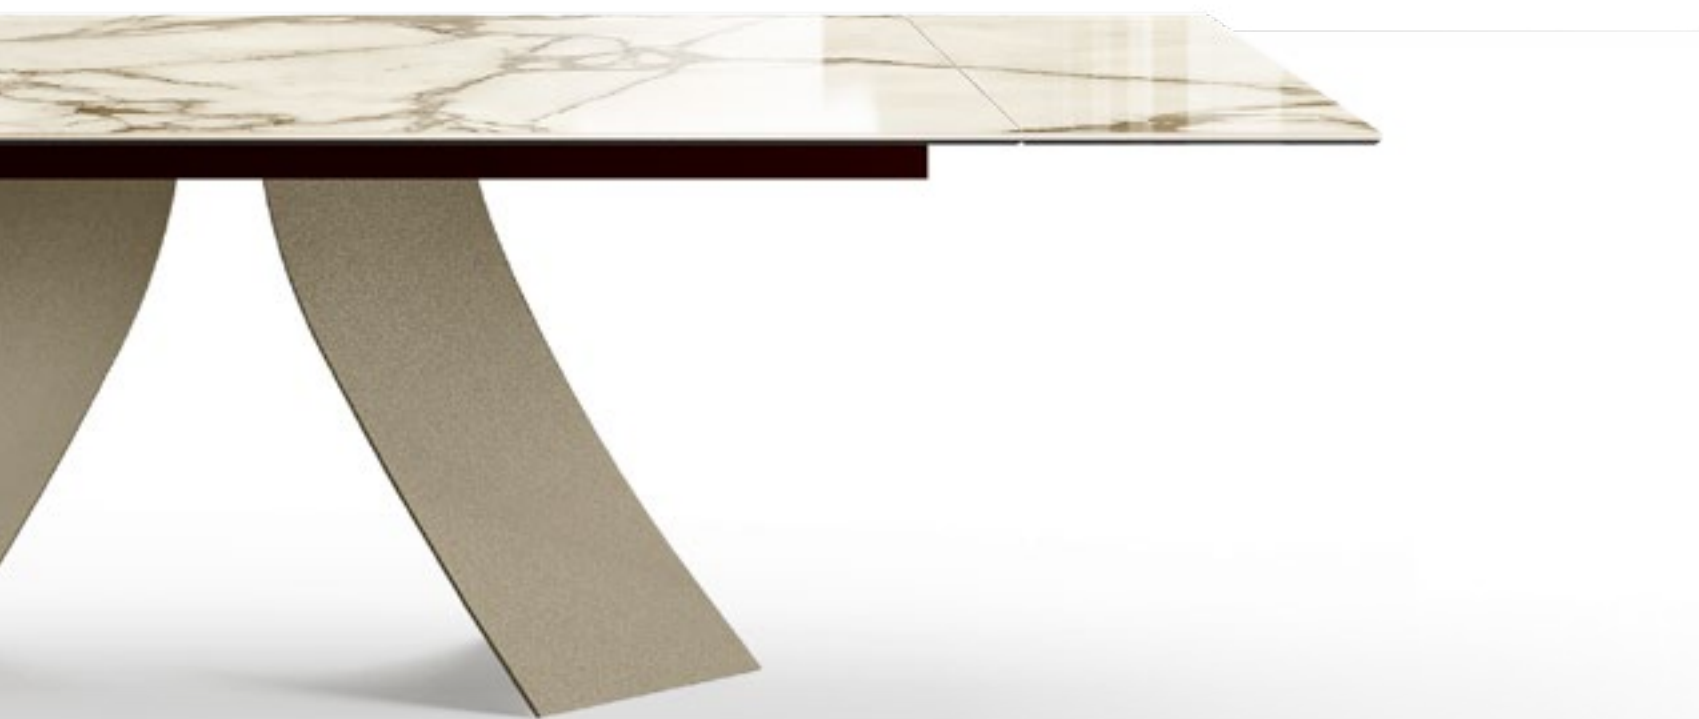

TWIST EXTENDABLE

Design Archirivolto

Tavolo trasformista ed eclettico, caratterizzato dalle particolari tensioni della base in metallo verniciata, diversa in ogni punto che la guardi. I piani in cristallo e ceramica disponibili nella forma rettangolare arricchiscono lo slancio scultoreo dell'intero tavolo.

Transformative and eclectic table, characterized by the particular tensions of the metal base, which looks different from every point of view you look at it. The glass and ceramic top enrich the sculptural momentum of the entire table. Available with rectangular top.

TWIST EXTENDABLE

TWIST EXTENDABLE_top ceramica, tavolo, cm 180/260x106, base: verniciato titanio, piano: ceramica Calacatta Macchia Vecchia lucido.
ALESSIA sedia, gambe: verniciato titanio, pelle Elite E08 topo · ALMA madia, cm 220x45x h 75, laccato platino spazzolato.
LET specchio, cm 180x90, cristallo specchiato · RINA tappeto, T 502.

*TWIST EXTENDABLE_ceramic top table, cm 180/260 x 106, base: titanium painted, top: glossy ceramic Calacatta Macchia Vecchia.
ALESSIA chair, legs: titanium painted, leather ELITE E08 topo · ALMA sideboard, cm 220x45x h 75, brushed platinum lacquered.
LET mirror, cm 180x90, mirrored glass · RINA rug, T 502.*