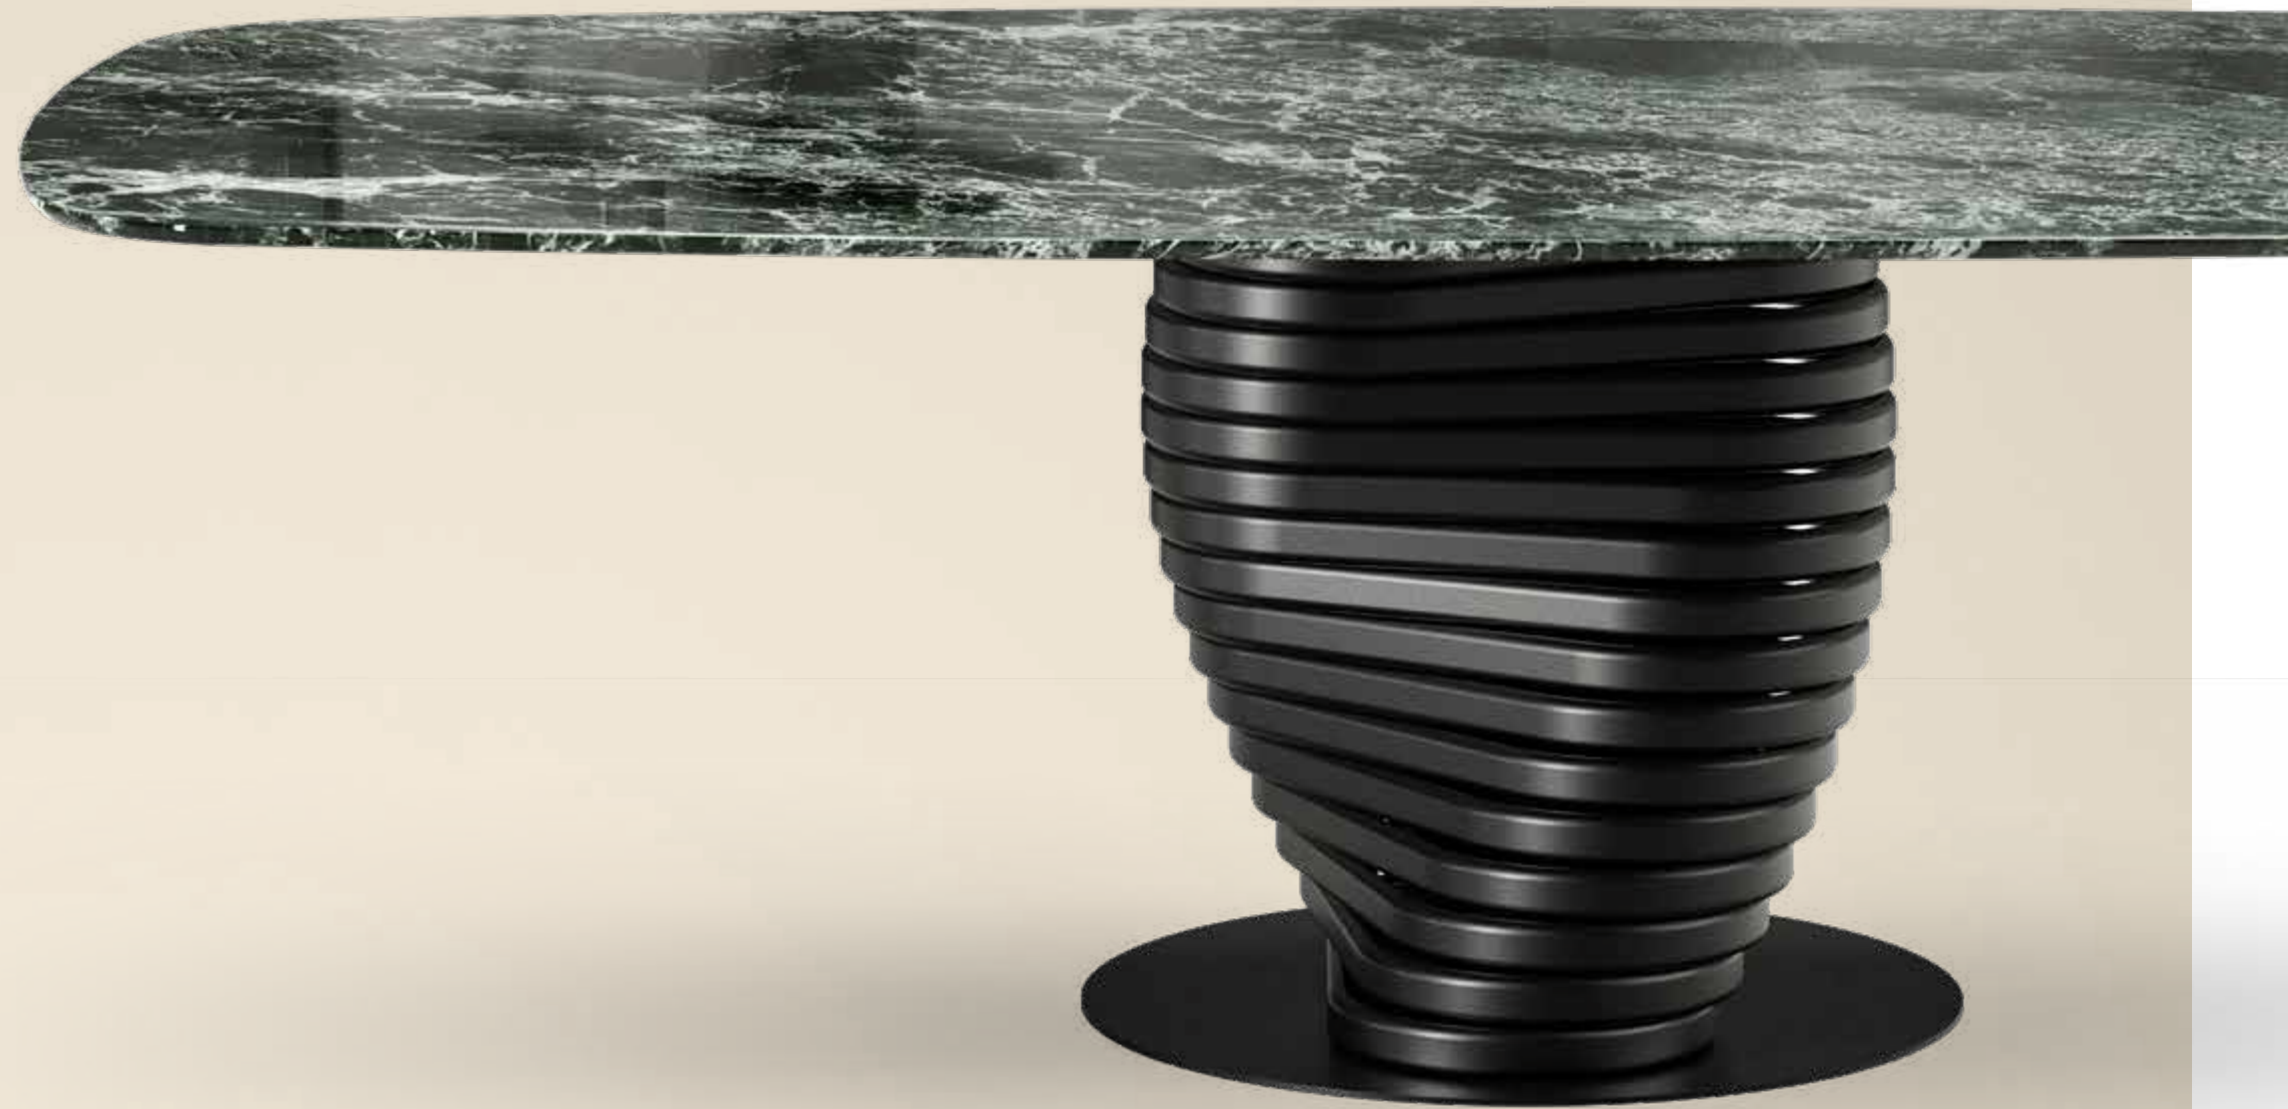

ROTOLO

Design Moom

Un basamento di ispirazione futuristica sorregge il piano nel crescendo di un vortice materico. La torsione dei volumi sprigiona tutta la forza del metallo che supporta piani in cristallo, legno, ceramica o marmo, nelle forme tondo, dove può essere abbinato a scelta un Lazy Susan, rettangolare o sagomato. Disponibile base doppia per le misure più generose.

The futuristically inspired base supports the top with a growing of a material vortex. The torsion of the volumes releases all the strength of the metal supporting glass, wood, ceramic or marble tops, in round that can be combined with a Lazy Susan, in rectangular, or in a shaped form. Double base is available for generously sized tops.