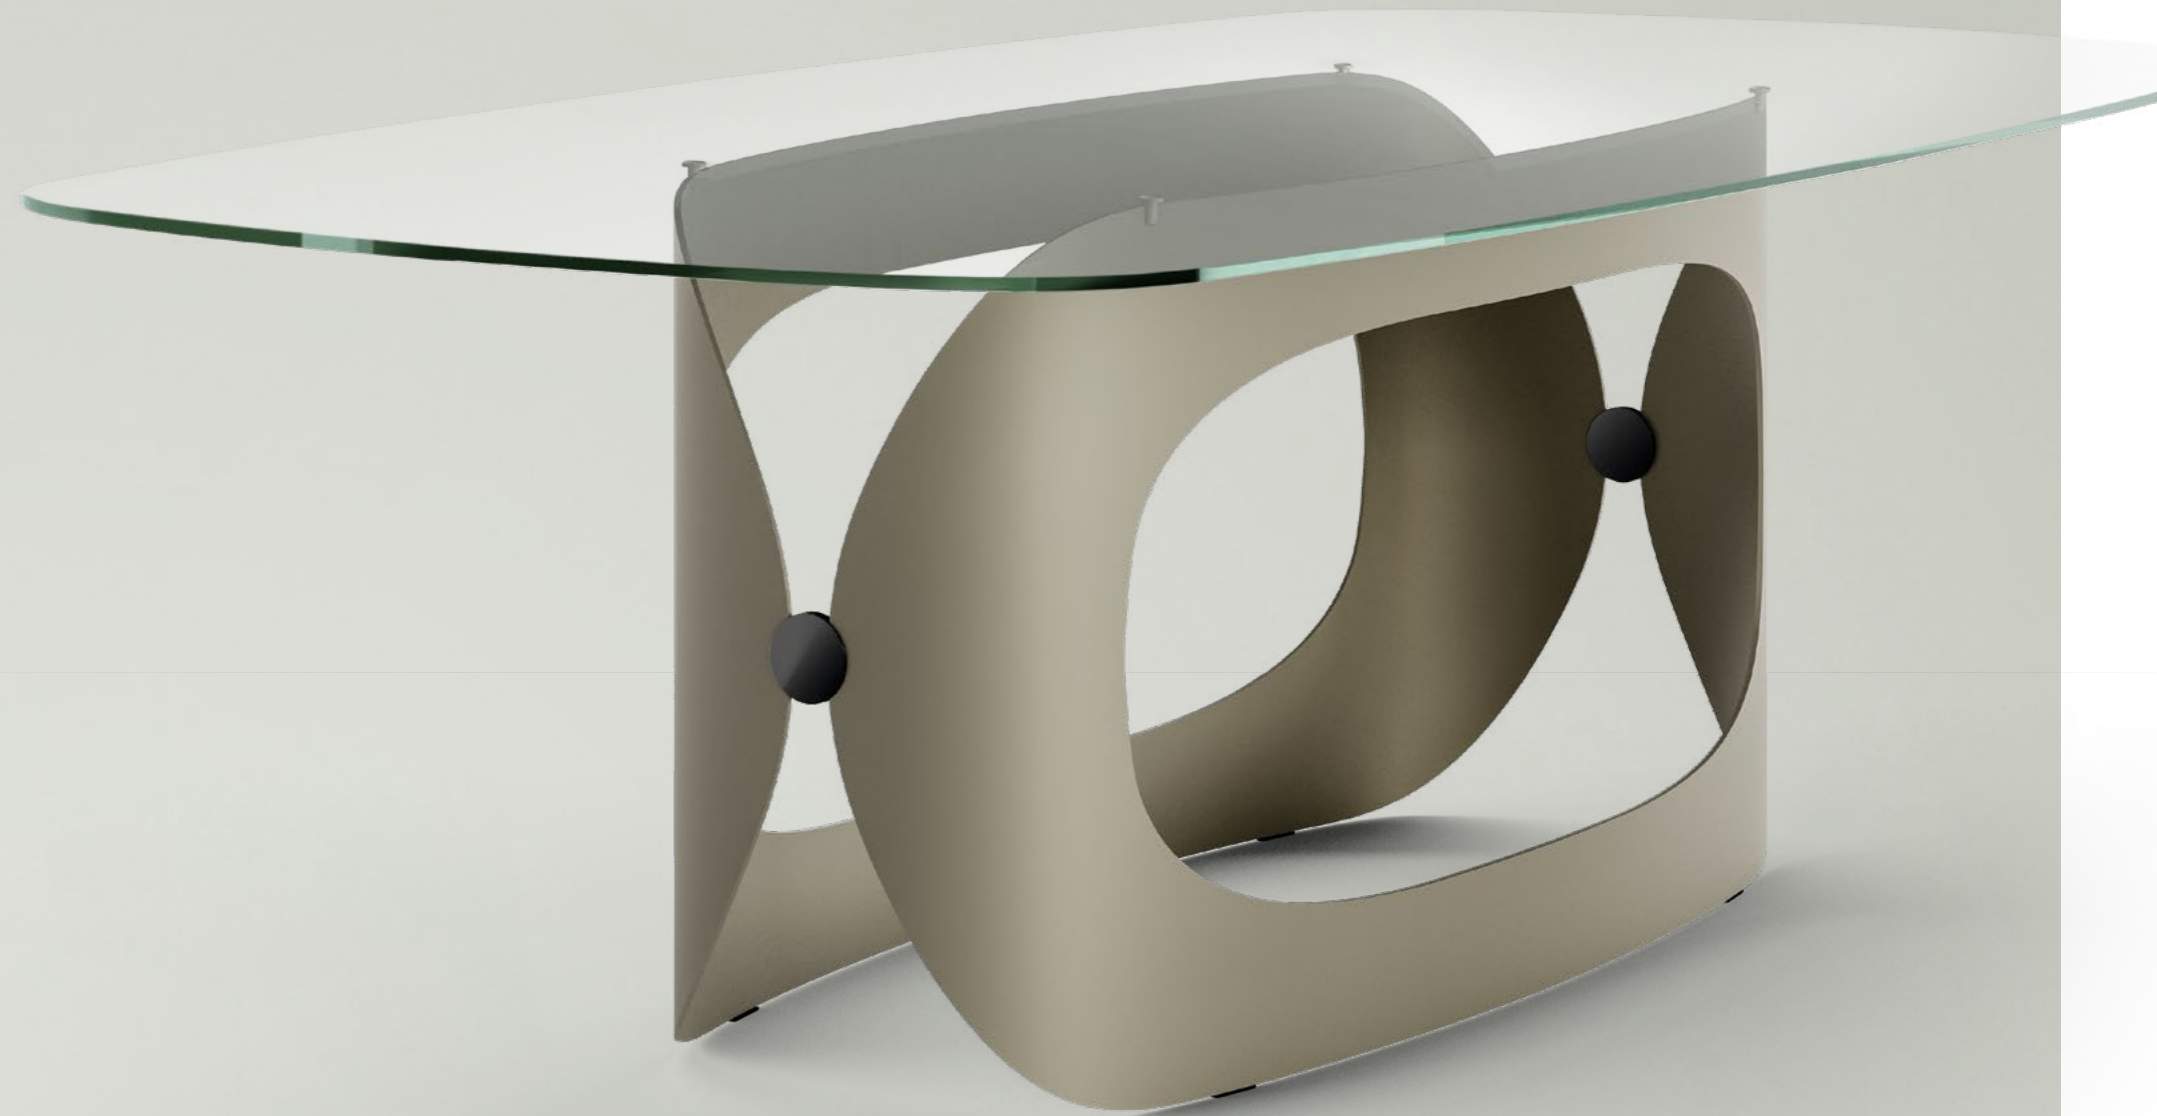

POLIFEMO_top cristallo tavolo, cm 240x120 sagomato, base: verniciato titanio, piano: cristallo extrachiaro trasparente.
 JANE_4 gambe metallo poltroncina, gambe: cromato nero, seduta: tessuto B 204, schienale: pelle 5310 antracite.
 ROLLI specchio, cm 196X110, cristallo specchiato fumè.
 NANUM_18/a sospensione lampada, verniciato titanio · DINA tappeto, T 102.

Polifemo table is a tribute to the Homeric story of the land of the Cyclops. Polifemo was born from the union of two large sheets of metal cleverly cut and curved, forming a "big eye", a sculptural support for glass, ceramic, wood and marble tops.